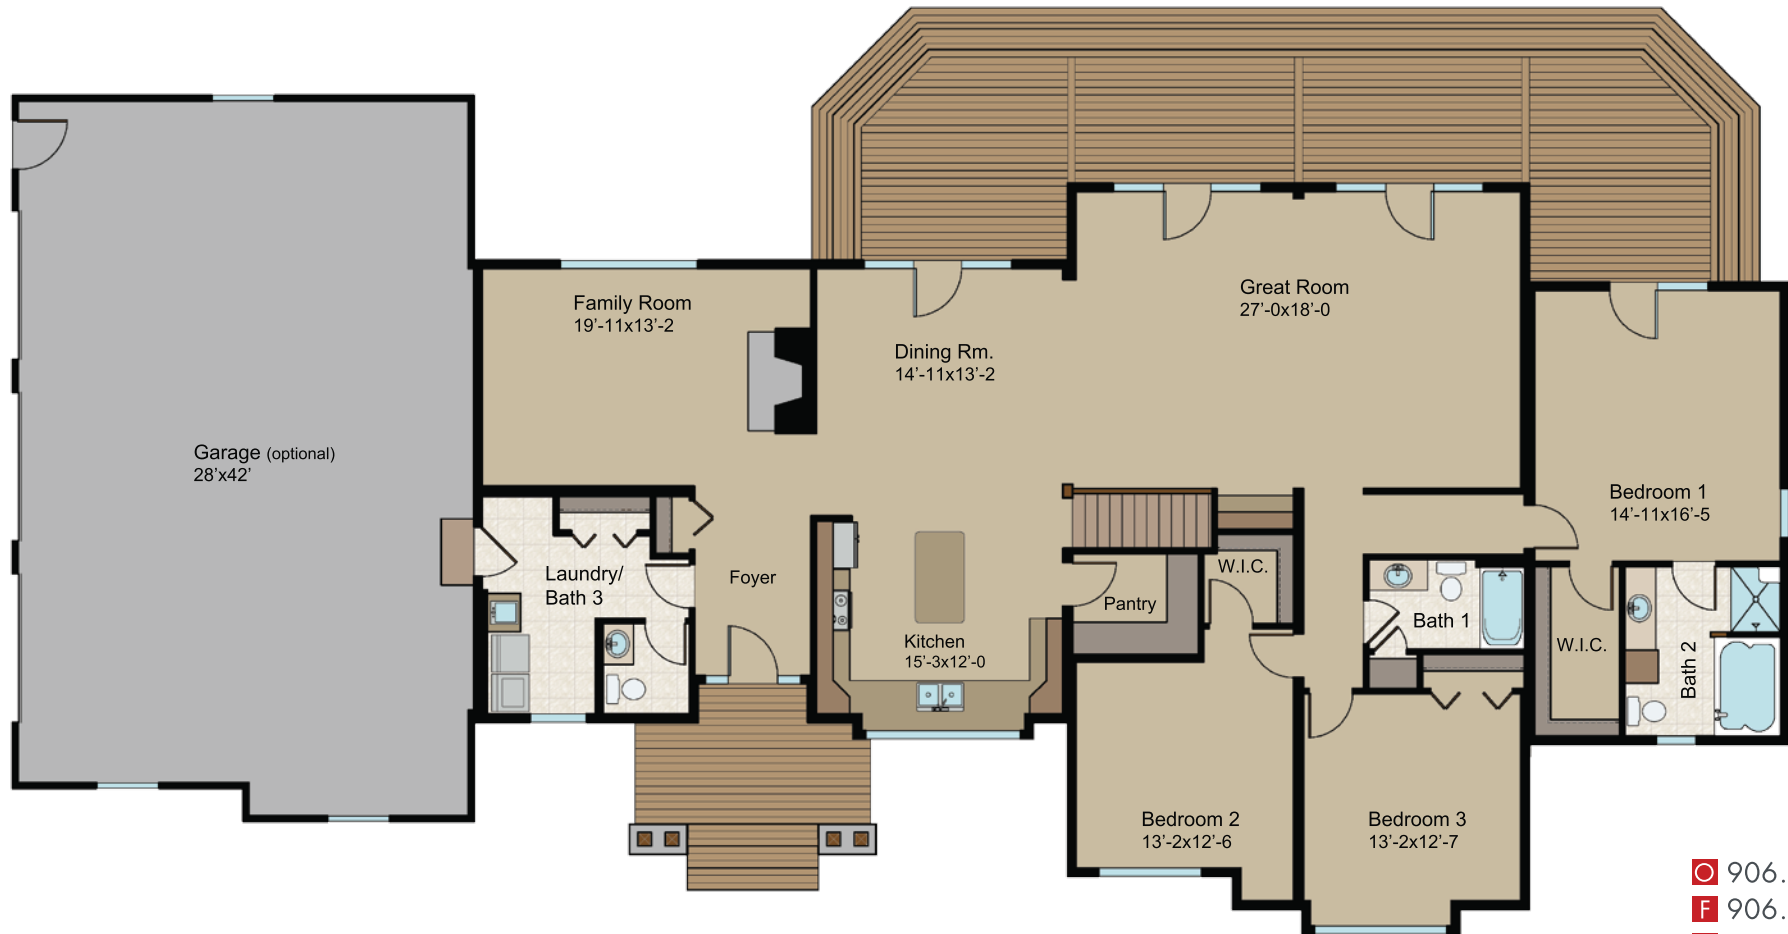

Dickinson Homes

DICKINSONHOMES.COM

RANCH CR600

FLOOR PLAN

Dickinson Homes

RANCH - CR600

3 BED, 2.5 BATH

AREA 2643 SQ FT

SIZE 80'X44'

906.774.2186
906.774.5207
800.438.4687

info@dickinsonhomes.com